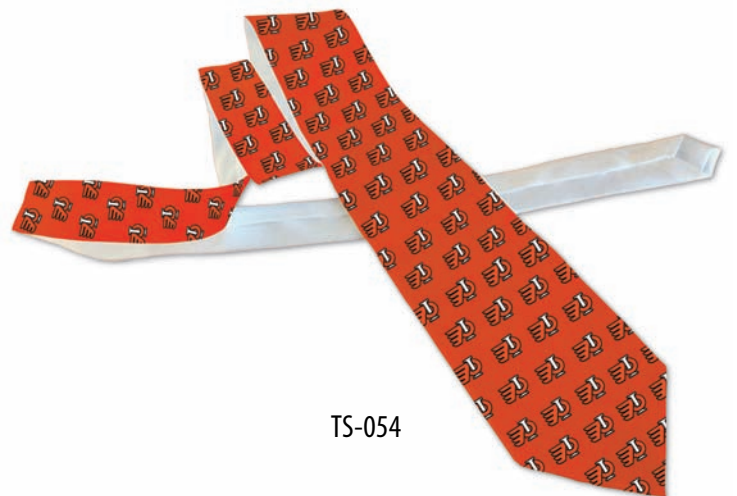

TS-007

TS-008

TS-051

TS-052

TS-053

TS-054

Ties

Standard 3.75 x 56" 100% white polyester. Shorter length than the average tie—works for both youth and adults. Packaged in clear plastic sleeves. Ties are either individually customized for each player or make them all the same.

TS-055

TS-056

TS-057

TS-058

TS-101

TS-102

Ties

Standard 3.75 x 56" 100% white polyester. Shorter length than the average tie—works for both youth and adults. Packaged in clear plastic sleeves. Ties are either individually customized for each player or make them all the same.