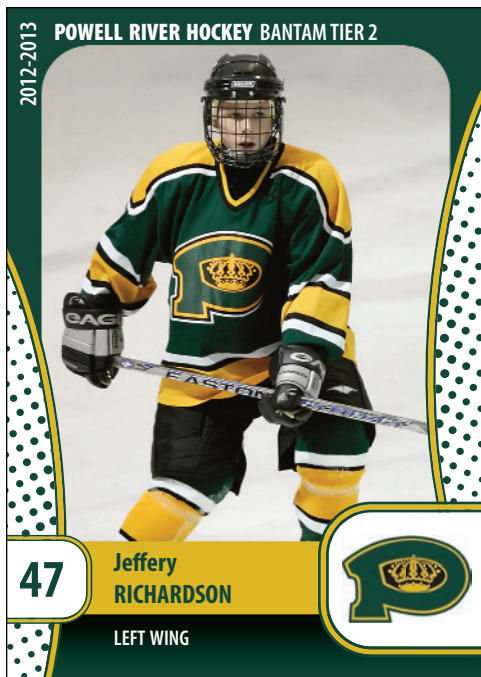

Hockey Cards

Printed on thick and durable 16pt coated card stock. Each pack contains 9, 18, 36, 54, 108 or 216 cards of the same player. We package in multiples of 9 or 18 in clear resealable plastic bags.

Blank Back

Qty per pack	Product Code
9 cards	HC-001
18 cards	HC-051
36 cards	HC-101
54 cards	HC-151
108 cards	HC-201
216 cards	HC-251